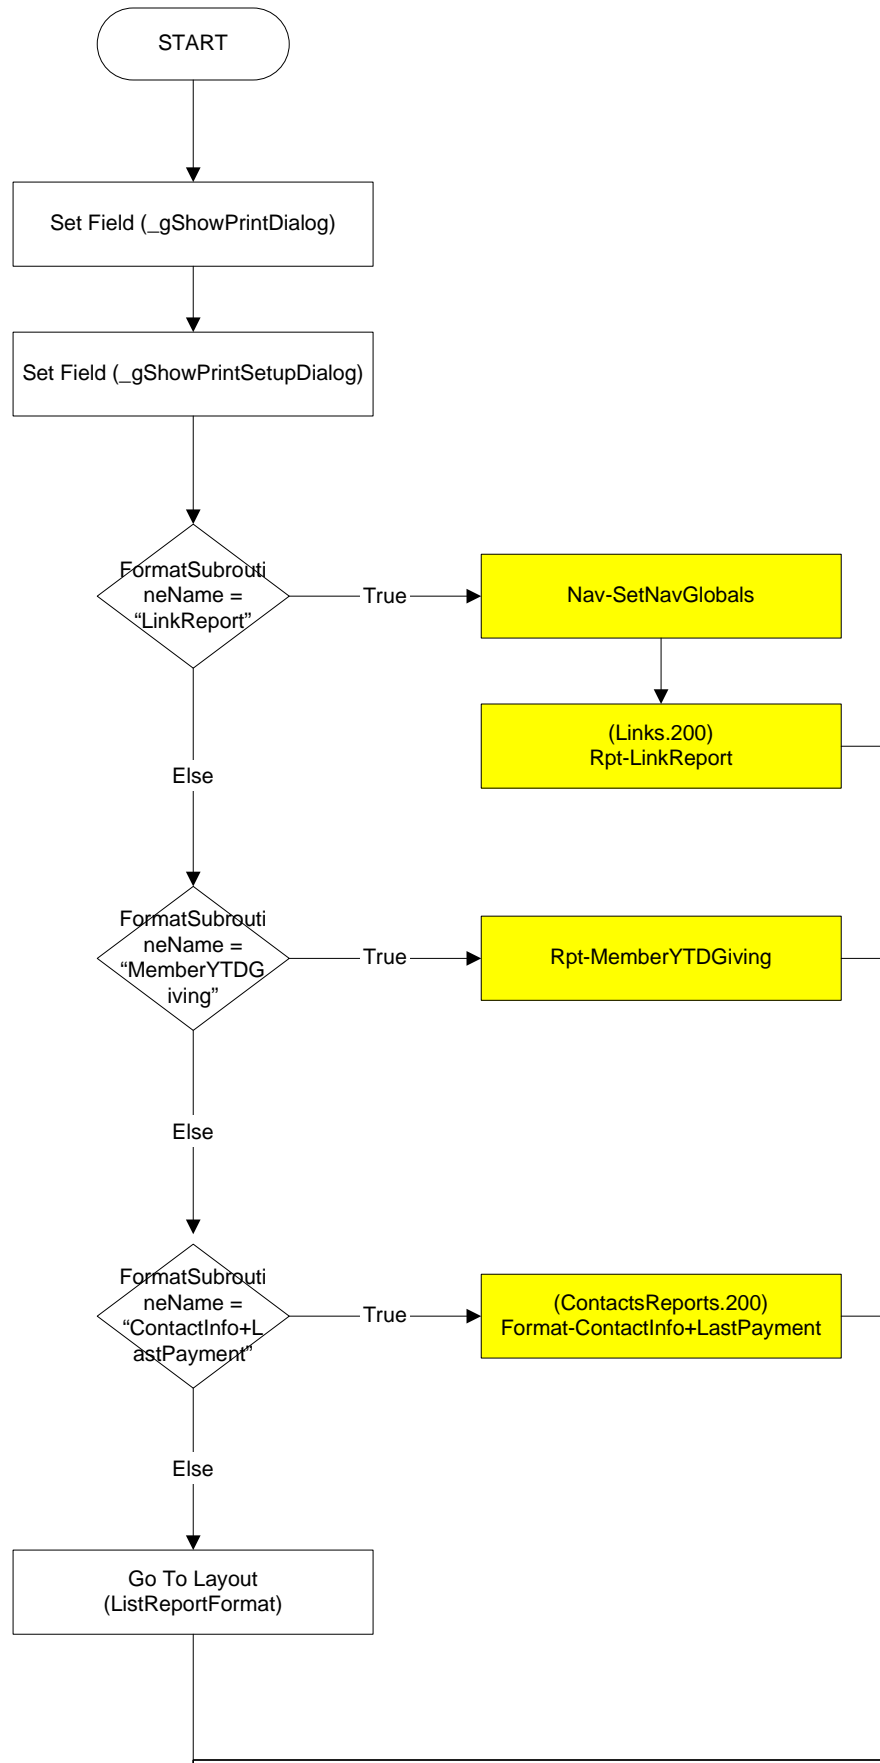

Ebase V2.1 Deposit Report Script Flow

Ebase V2.1 Deposit Report Script Flow

Subscript RptProc-LaunchReportDoBefor

Ebase V2.1 Deposit Report Script Flow Subscript RptProc-FormatSubroutine

Ebase V2.1 Deposit Report Script Flow Subscript RptProc-ExportSubroutine

Ebase V2.1 Deposit Report Script Flow Subscript RptProc-ReportSwitchboard

Ebase V2.1 Deposit Report Script Flow Subscript RptProc-LaunchReportDoAfter