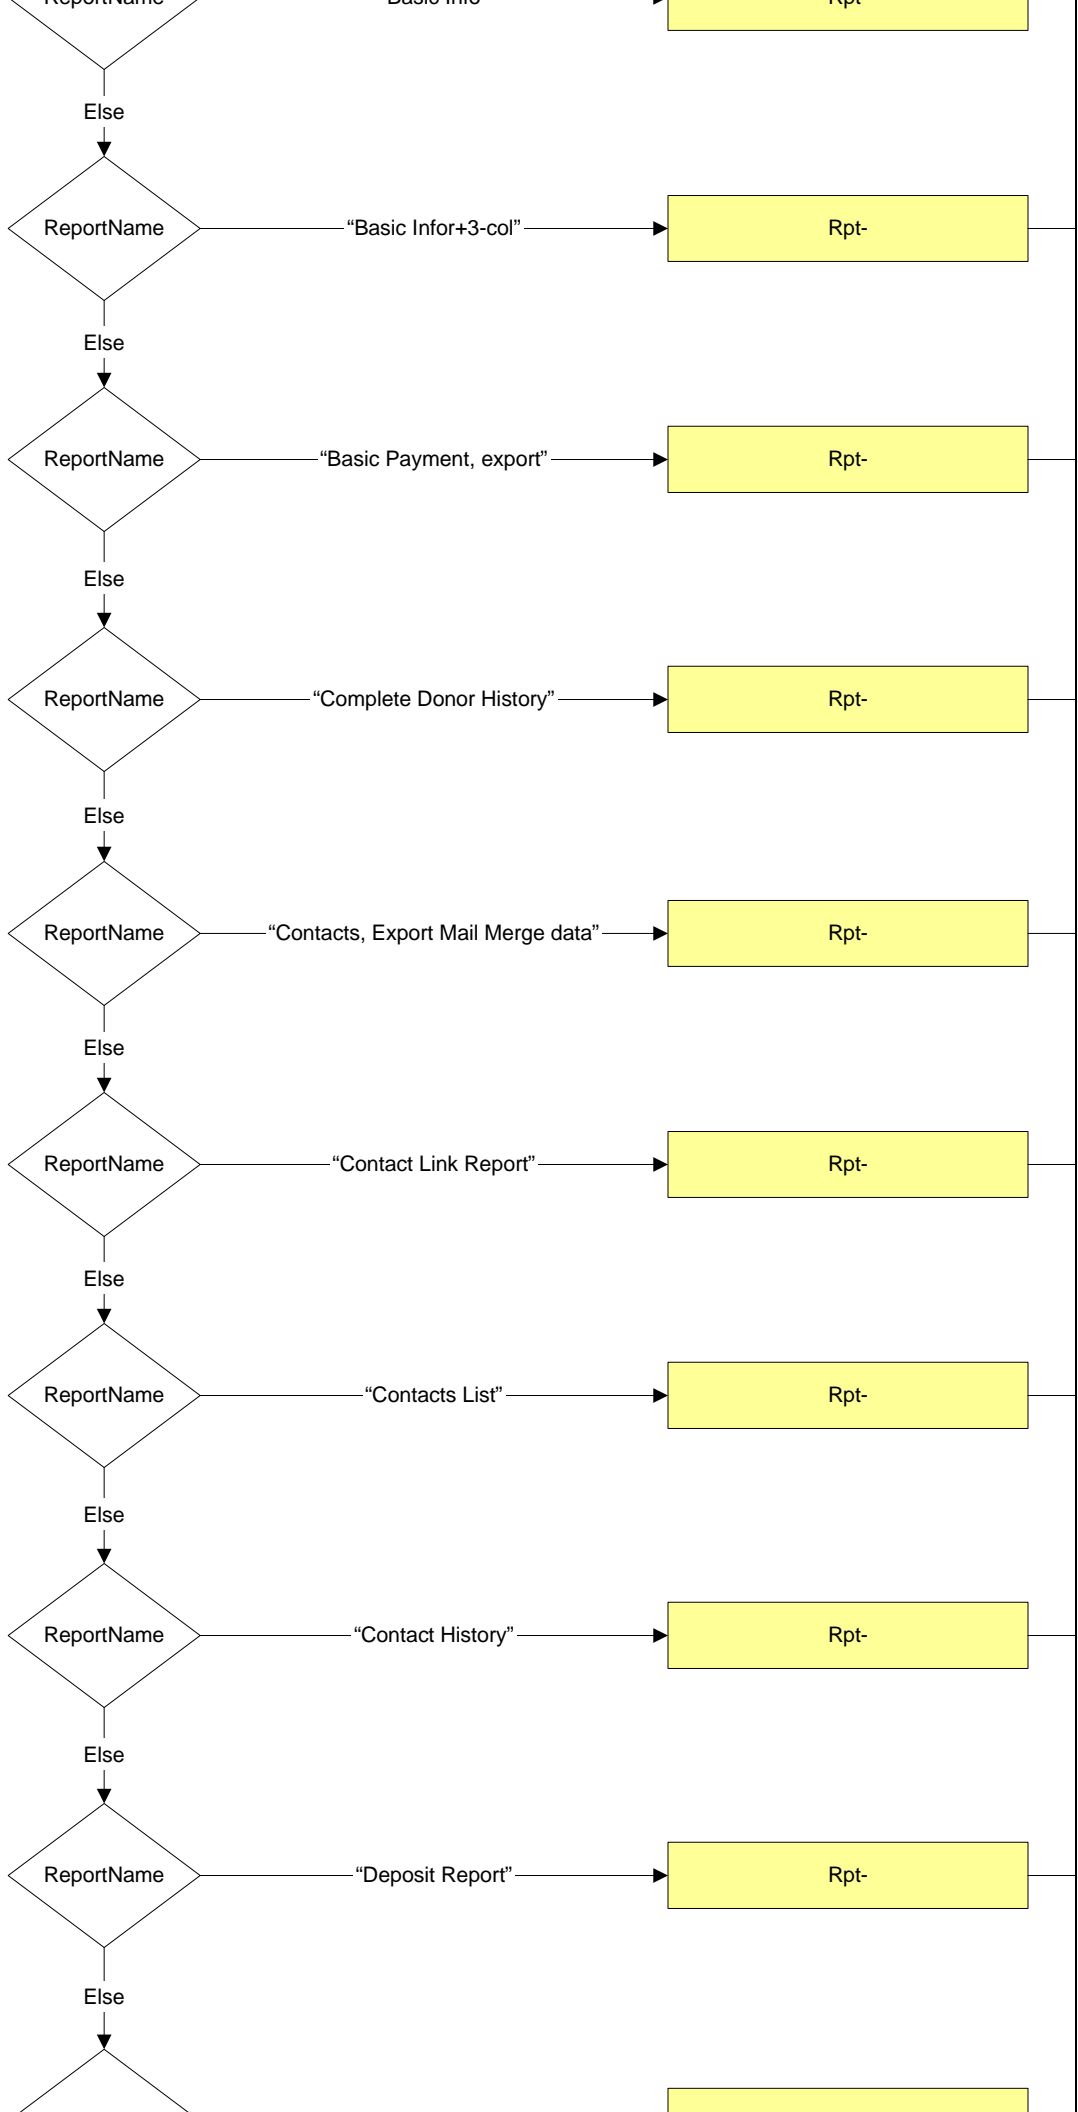

Ebase V2.1 Deposit Report Script Flow

Ebase V2.1 Deposit Report Script Flow

Subscript RptProc-LaunchReportDoBefor

Ebase V2.1 Deposit Report Script Flow Subscript RptProc-FormatSubroutine

Ebase V2.1 Deposit Report Script Flow Subscript RptProc-ExportSubroutine

Ebase V2.1 Deposit Report Script Flow Subscript RptProc-ReportSwitchboard

Ebase V2.1 Deposit Report Script Flow Subscript RptProc-LaunchReportDoAfter