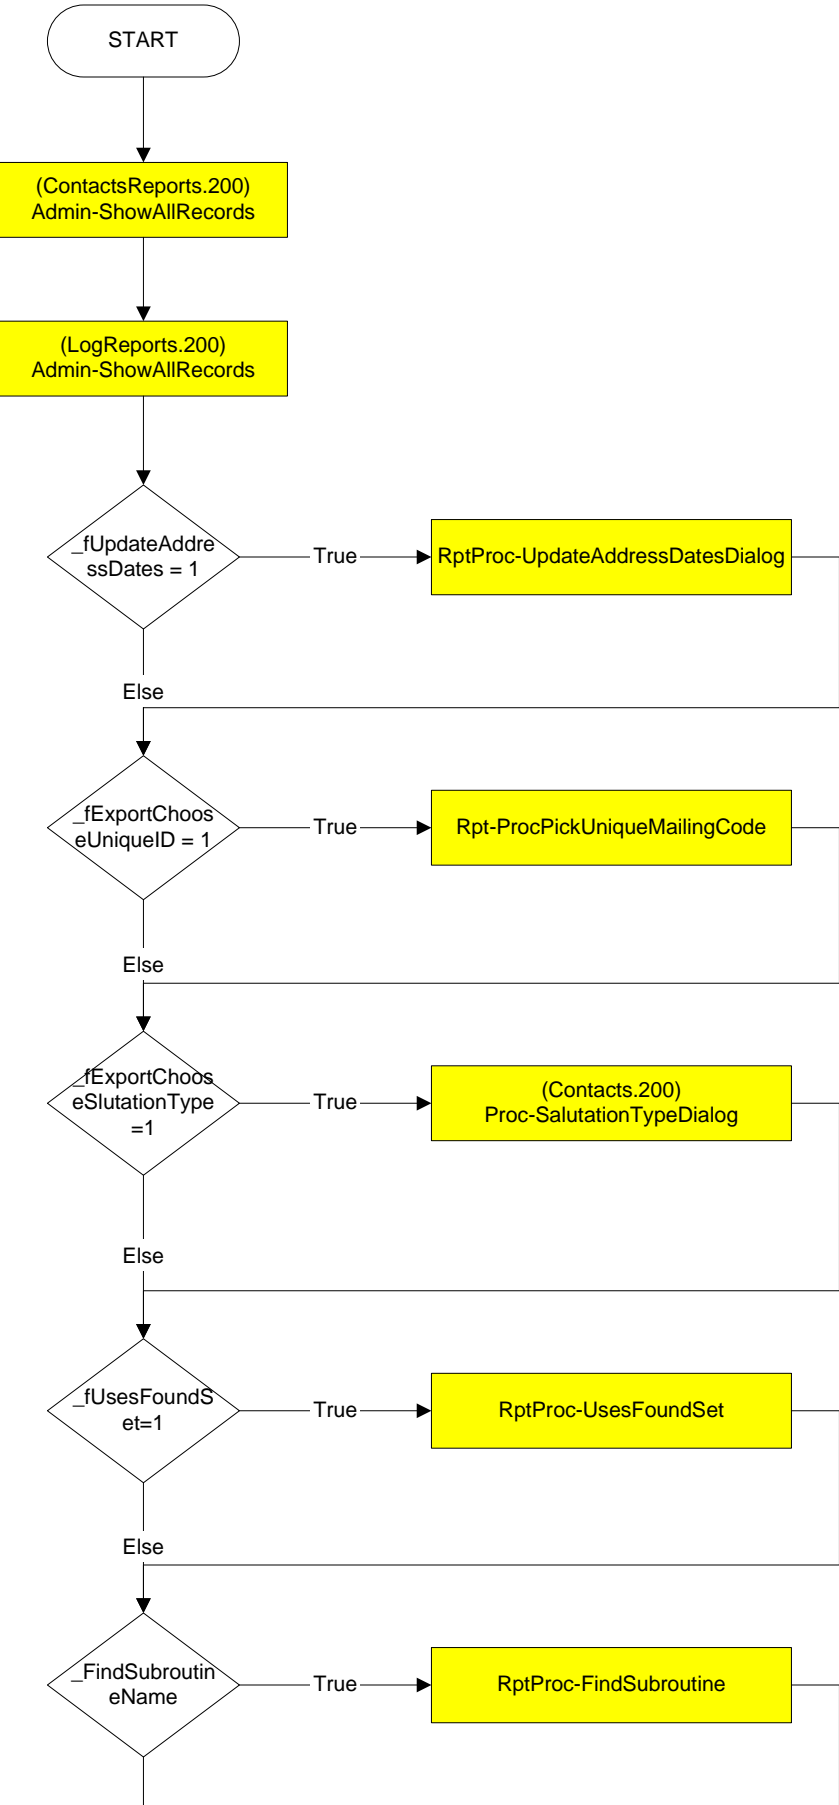

Ebase V2.1 Deposit Report Script Flow

Ebase V2.1 Deposit Report Script Flow

Subscript RptProc-LaunchReportDoBefor

Ebase V2.1 Deposit Report Script Flow Subscript RptProc-FormatSubroutine

Ebase V2.1 Deposit Report Script Flow Subscript RptProc-ExportSubroutine

Ebase V2.1 Deposit Report Script Flow Subscript RptProc-ReportSwitchboard

Ebase V2.1 Deposit Report Script Flow Subscript RptProc-LaunchReportDoAfter