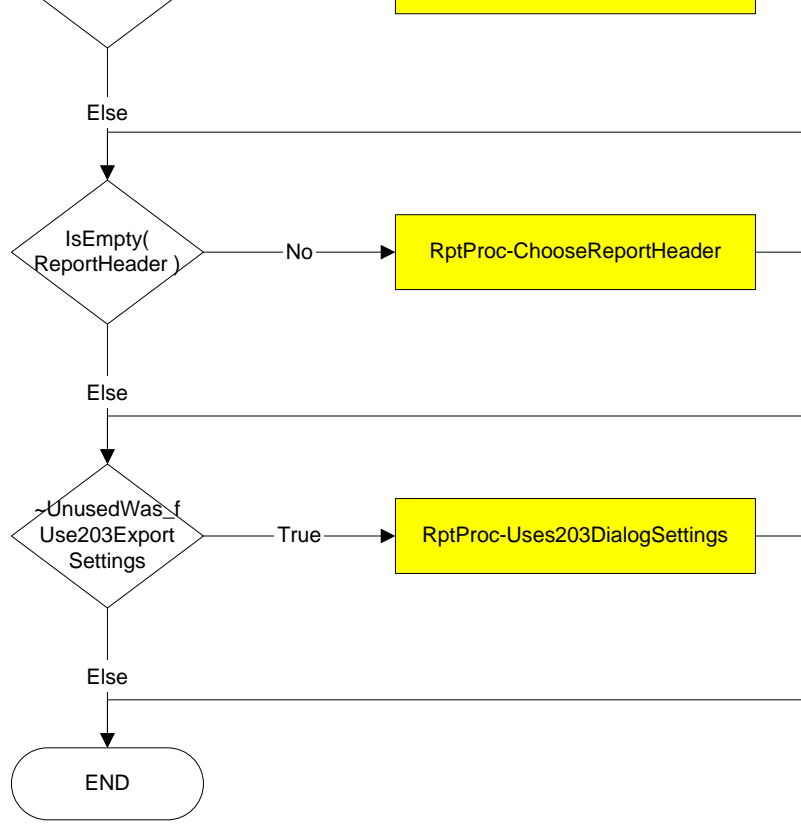

Ebase V2.1 Deposit Report Script Flow

Ebase V2.1 Deposit Report Script Flow

Subscript RptProc-LaunchReportDoBefor

Ebase V2.1 Deposit Report Script Flow Subscript RptProc-FormatSubroutine

Ebase V2.1 Deposit Report Script Flow Subscript RptProc-ExportSubroutine

Ebase V2.1 Deposit Report Script Flow Subscript RptProc-ReportSwitchboard

Ebase V2.1 Deposit Report Script Flow Subscript RptProc-LaunchReportDoAfter