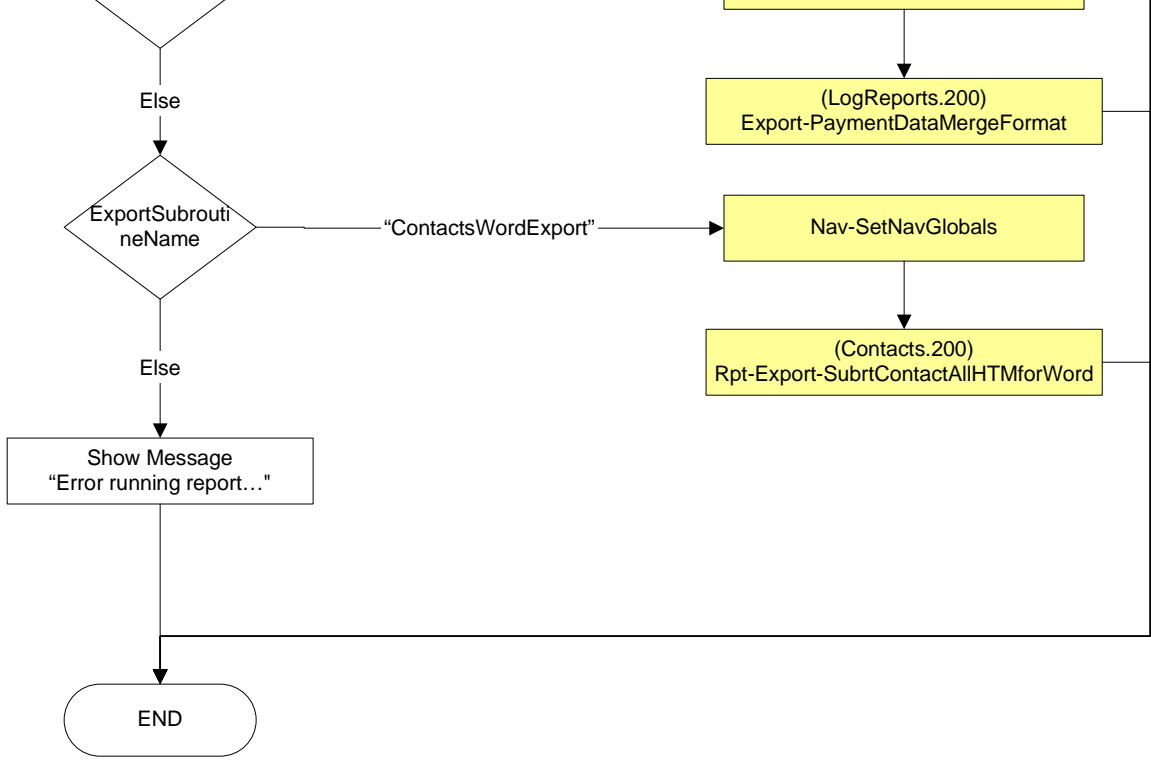

Ebase V2.1 Deposit Report Script Flow

Ebase V2.1 Deposit Report Script Flow

Subscript RptProc-LaunchReportDoBefor

Ebase V2.1 Deposit Report Script Flow Subscript RptProc-FormatSubroutine

Ebase V2.1 Deposit Report Script Flow Subscript RptProc-ExportSubroutine

Ebase V2.1 Deposit Report Script Flow Subscript RptProc-ReportSwitchboard

Ebase V2.1 Deposit Report Script Flow Subscript RptProc-LaunchReportDoAfter