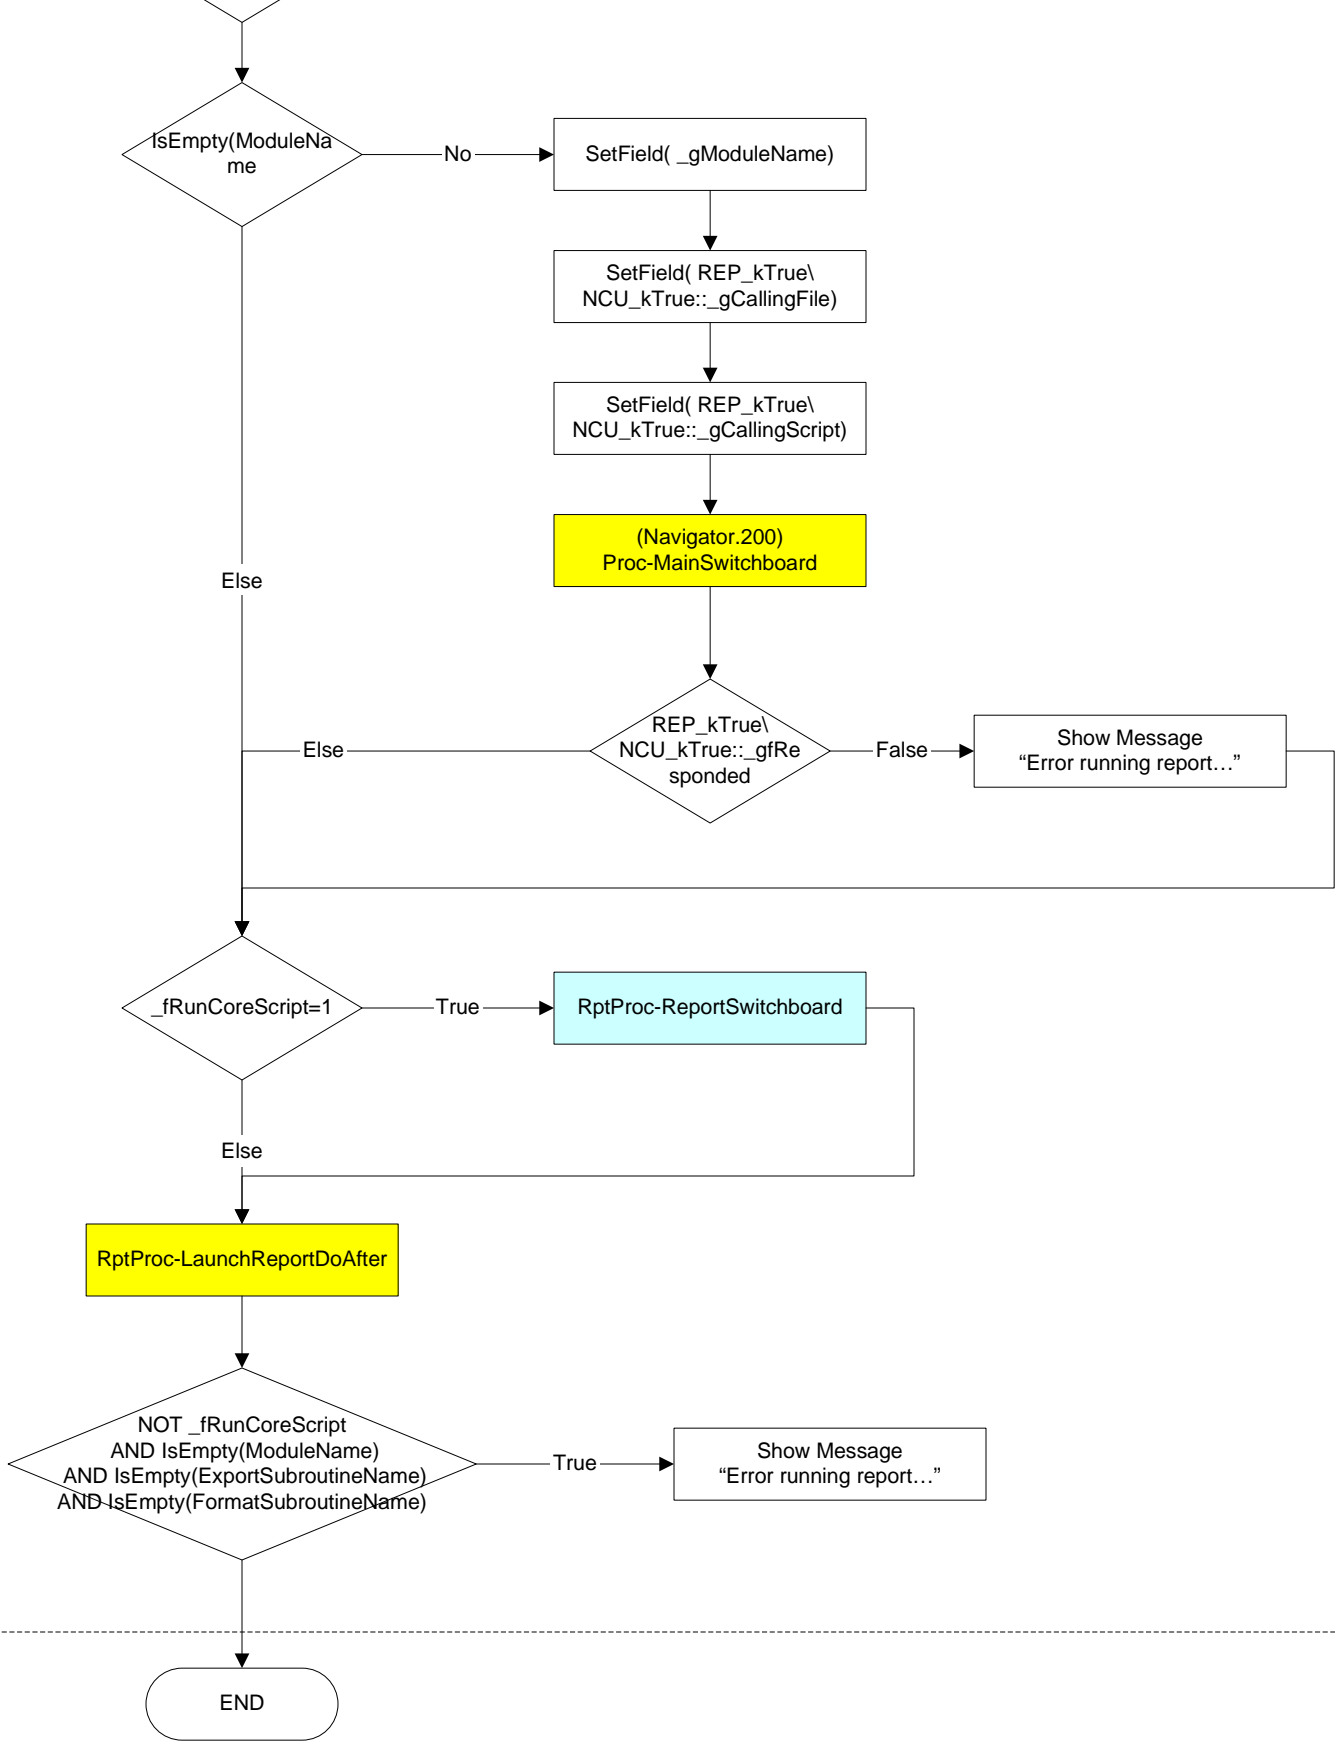

Ebase V2.1 Deposit Report Script Flow

Ebase V2.1 Deposit Report Script Flow

Subscript RptProc-LaunchReportDoBefor

Ebase V2.1 Deposit Report Script Flow Subscript RptProc-FormatSubroutine

Ebase V2.1 Deposit Report Script Flow Subscript RptProc-ExportSubroutine

Ebase V2.1 Deposit Report Script Flow Subscript RptProc-ReportSwitchboard

Ebase V2.1 Deposit Report Script Flow Subscript RptProc-LaunchReportDoAfter