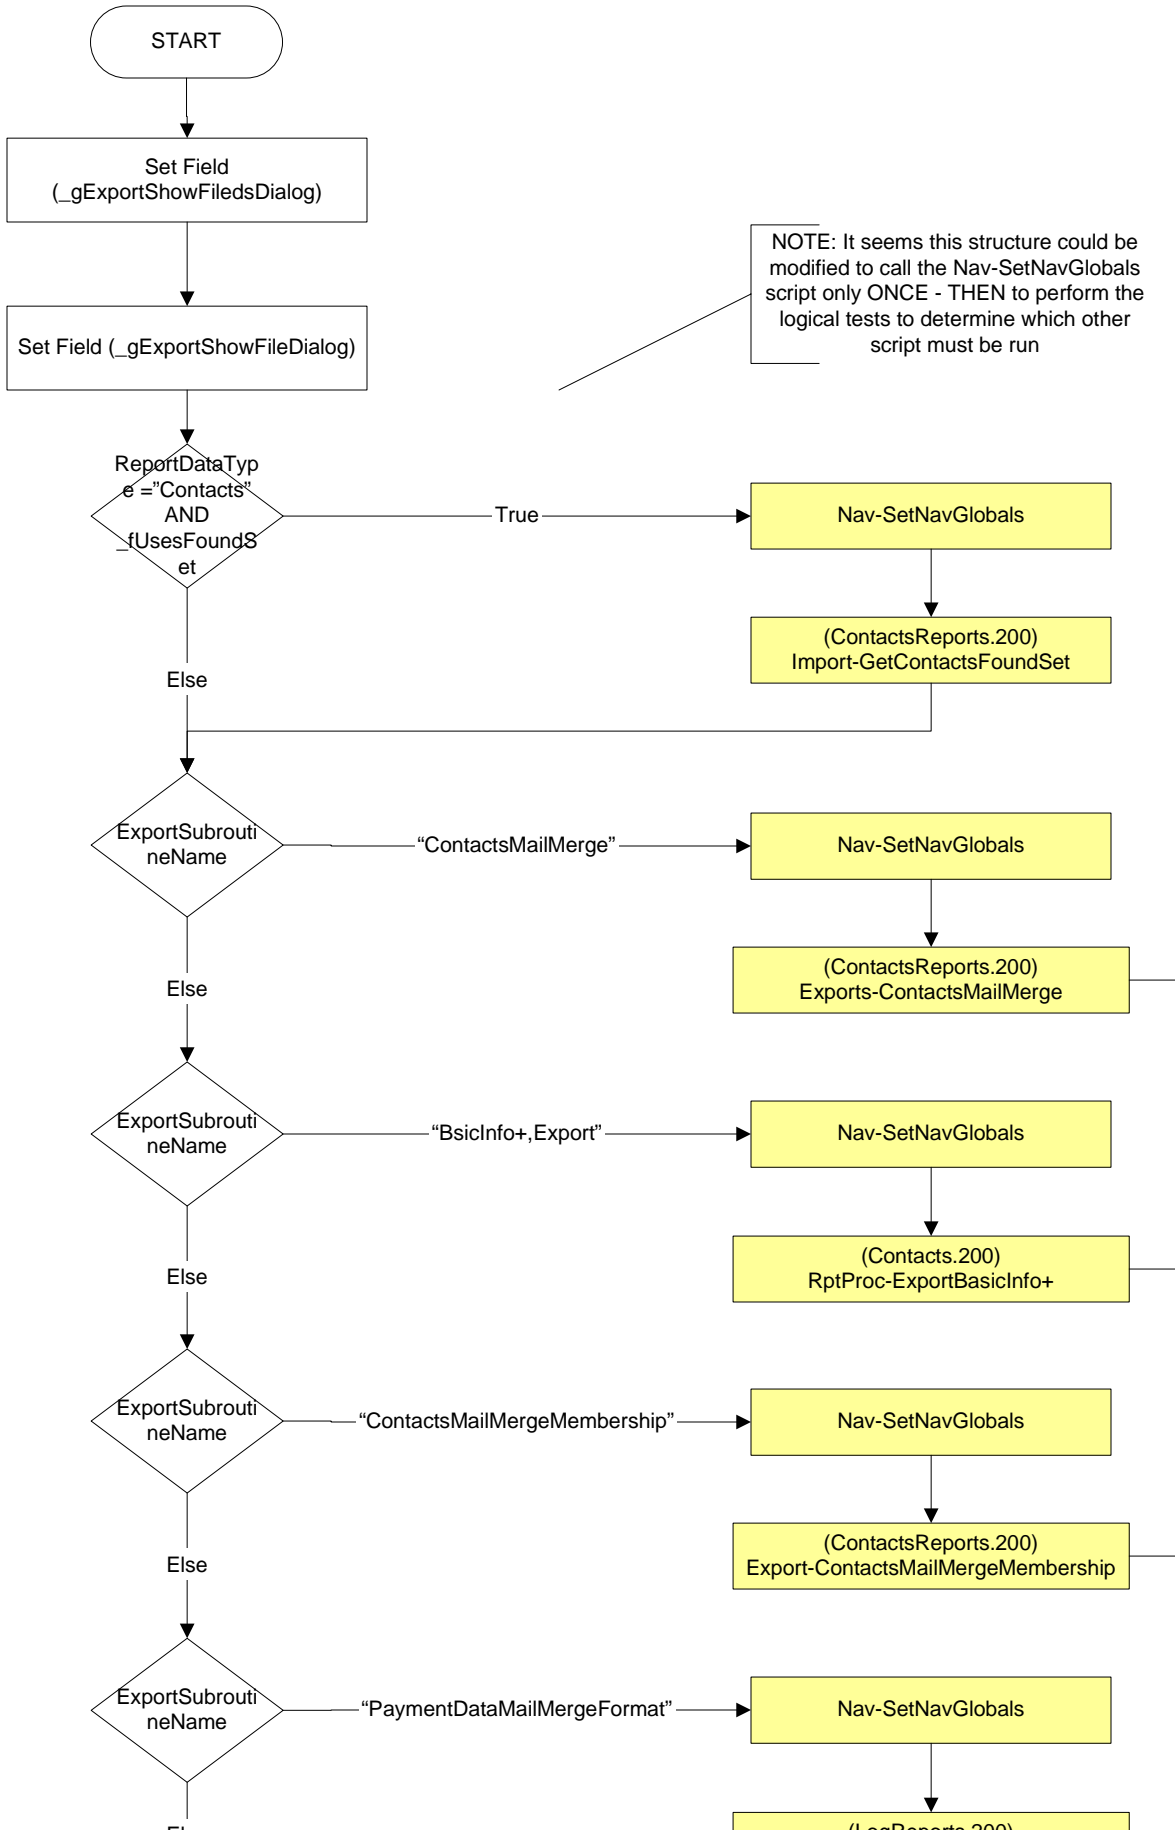

Ebase V2.1 Deposit Report Script Flow

Ebase V2.1 Deposit Report Script Flow

Subscript RptProc-LaunchReportDoBefor

Ebase V2.1 Deposit Report Script Flow Subscript RptProc-FormatSubroutine

Ebase V2.1 Deposit Report Script Flow Subscript RptProc-ExportSubroutine

Ebase V2.1 Deposit Report Script Flow Subscript RptProc-ReportSwitchboard

Ebase V2.1 Deposit Report Script Flow Subscript RptProc-LaunchReportDoAfter