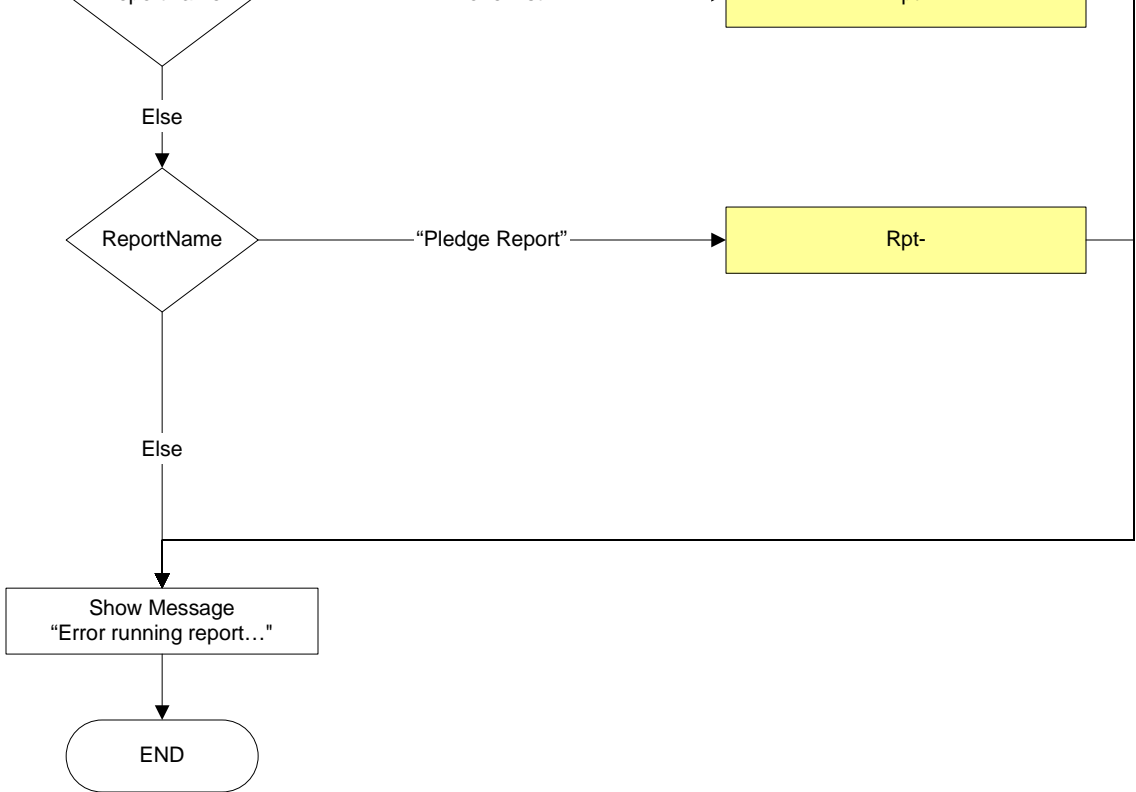

Ebase V2.1 Deposit Report Script Flow

Ebase V2.1 Deposit Report Script Flow

Subscript RptProc-LaunchReportDoBefor

Ebase V2.1 Deposit Report Script Flow Subscript RptProc-FormatSubroutine

Ebase V2.1 Deposit Report Script Flow Subscript RptProc-ExportSubroutine

Ebase V2.1 Deposit Report Script Flow Subscript RptProc-ReportSwitchboard

Ebase V2.1 Deposit Report Script Flow Subscript RptProc-LaunchReportDoAfter