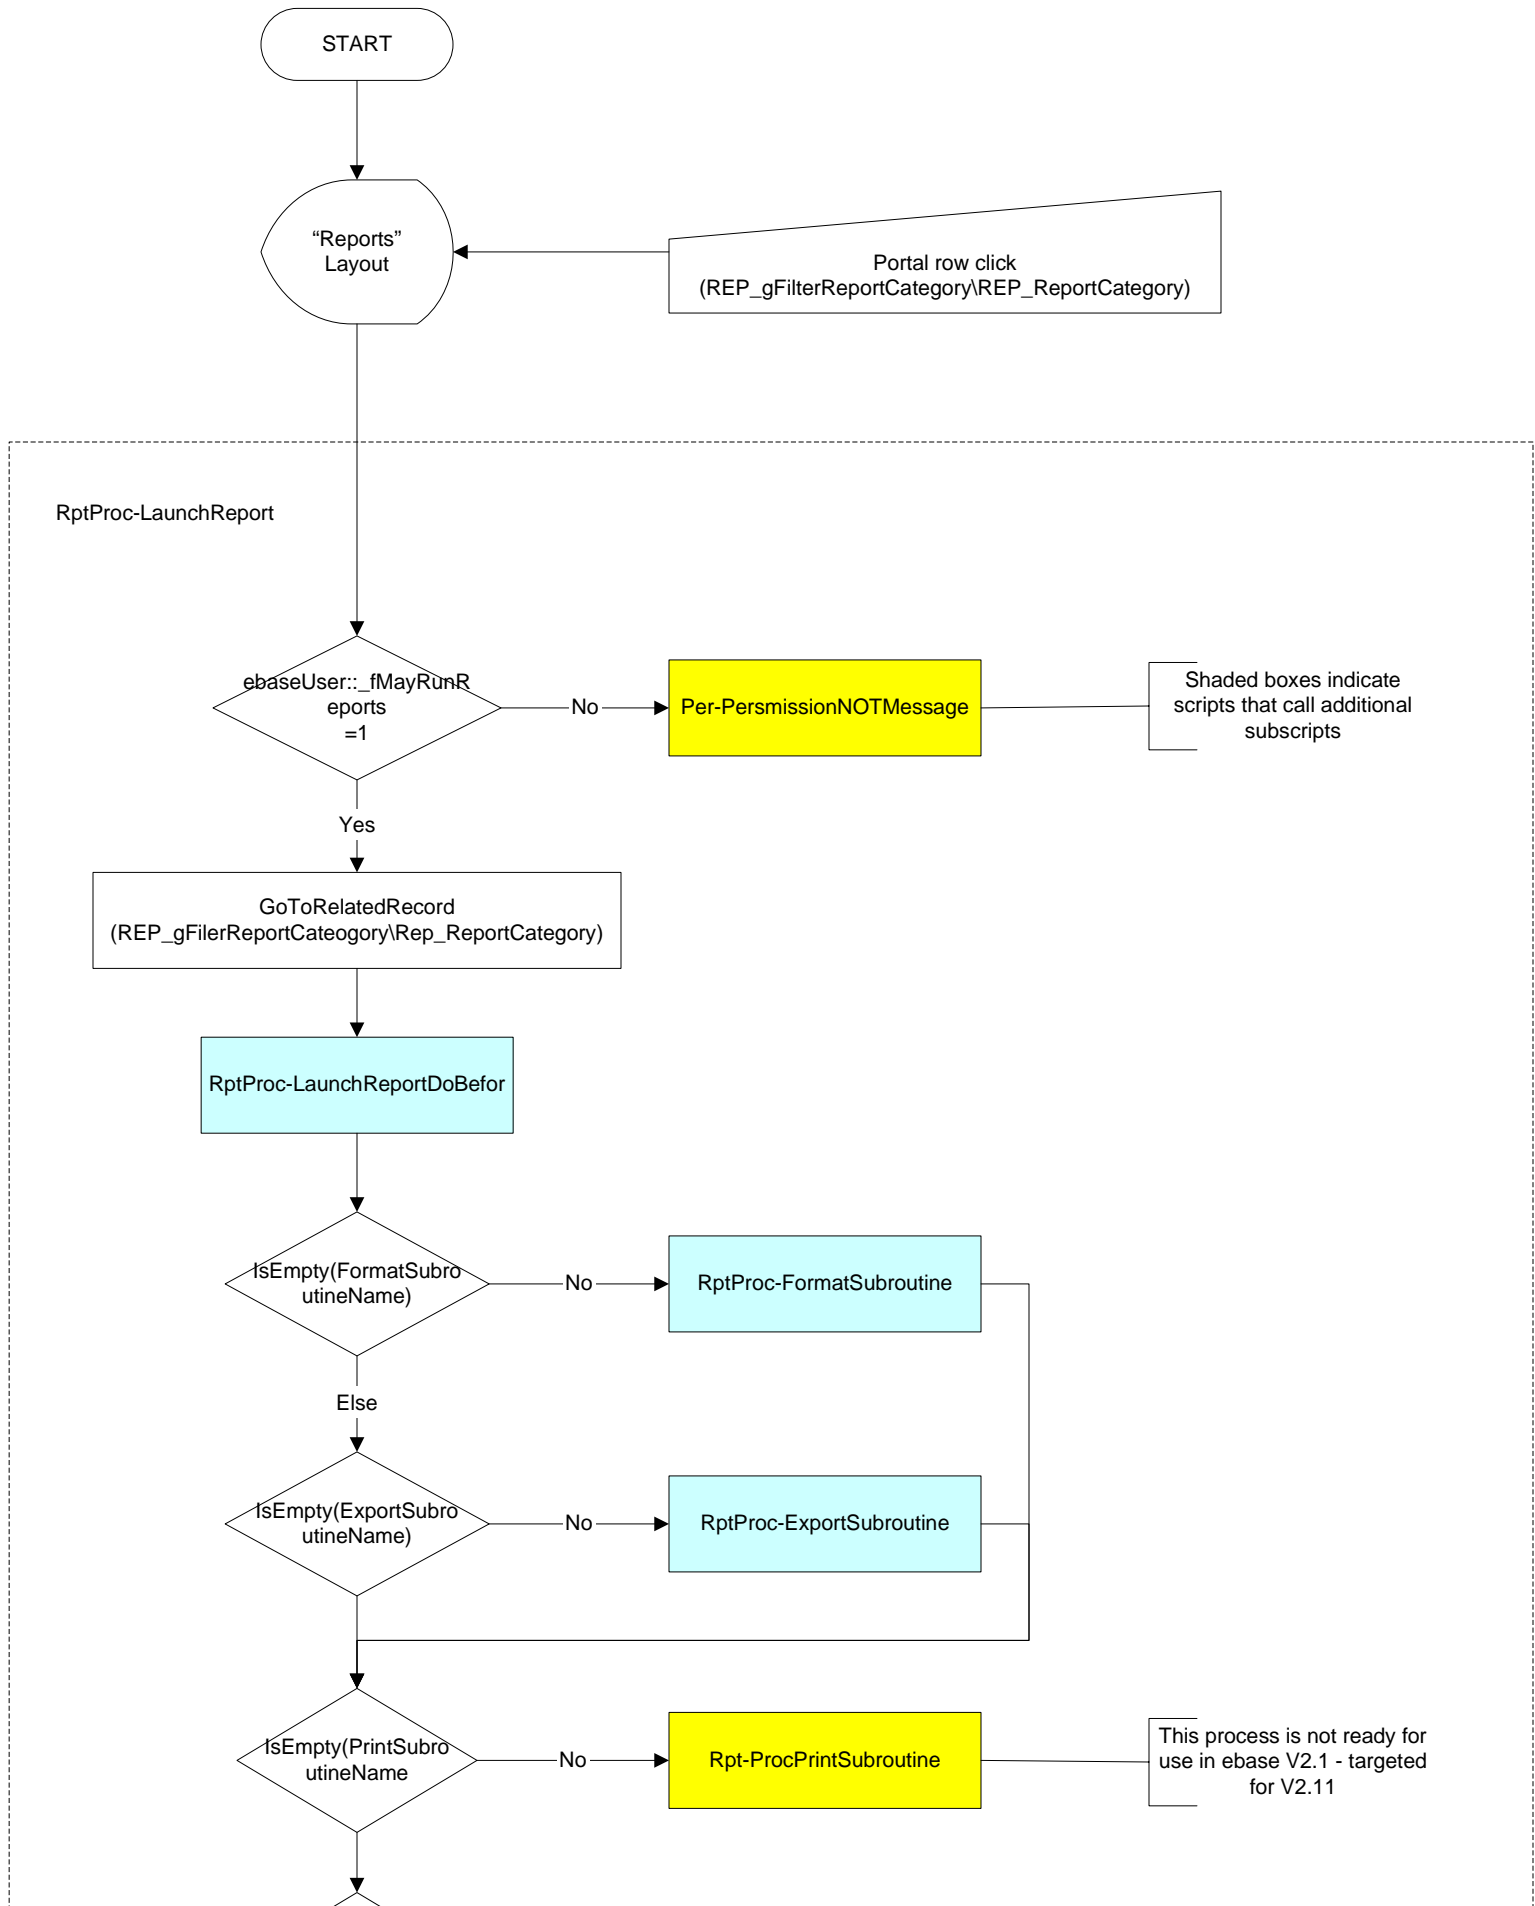

Ebase V2.1 Deposit Report Script Flow

Ebase V2.1 Deposit Report Script Flow

Subscript RptProc-LaunchReportDoBefor

Ebase V2.1 Deposit Report Script Flow Subscript RptProc-FormatSubroutine

Ebase V2.1 Deposit Report Script Flow Subscript RptProc-ExportSubroutine

Ebase V2.1 Deposit Report Script Flow Subscript RptProc-ReportSwitchboard

Ebase V2.1 Deposit Report Script Flow Subscript RptProc-LaunchReportDoAfter