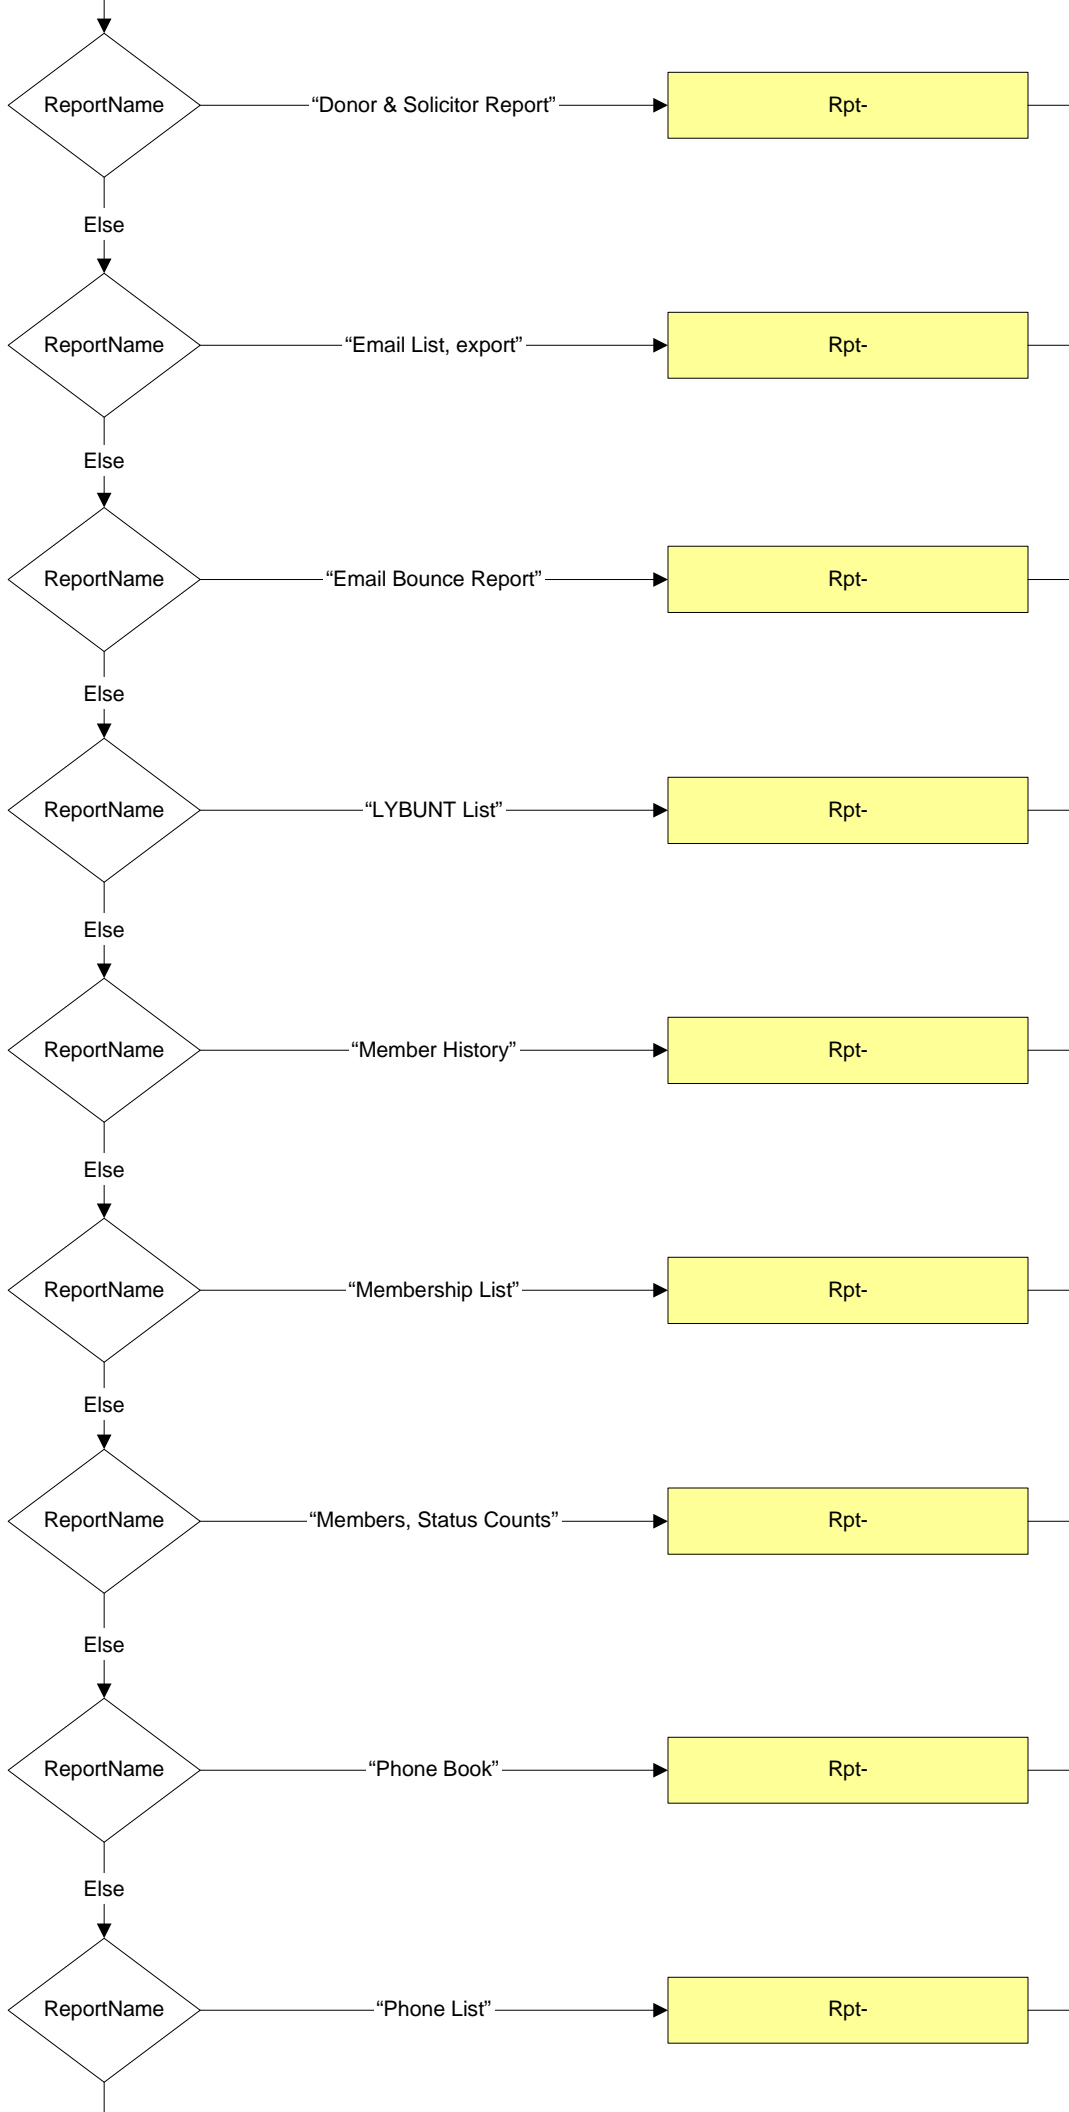

Ebase V2.1 Deposit Report Script Flow

Ebase V2.1 Deposit Report Script Flow

Subscript RptProc-LaunchReportDoBefor

Ebase V2.1 Deposit Report Script Flow Subscript RptProc-FormatSubroutine

Ebase V2.1 Deposit Report Script Flow Subscript RptProc-ExportSubroutine

Ebase V2.1 Deposit Report Script Flow Subscript RptProc-ReportSwitchboard

Ebase V2.1 Deposit Report Script Flow Subscript RptProc-LaunchReportDoAfter