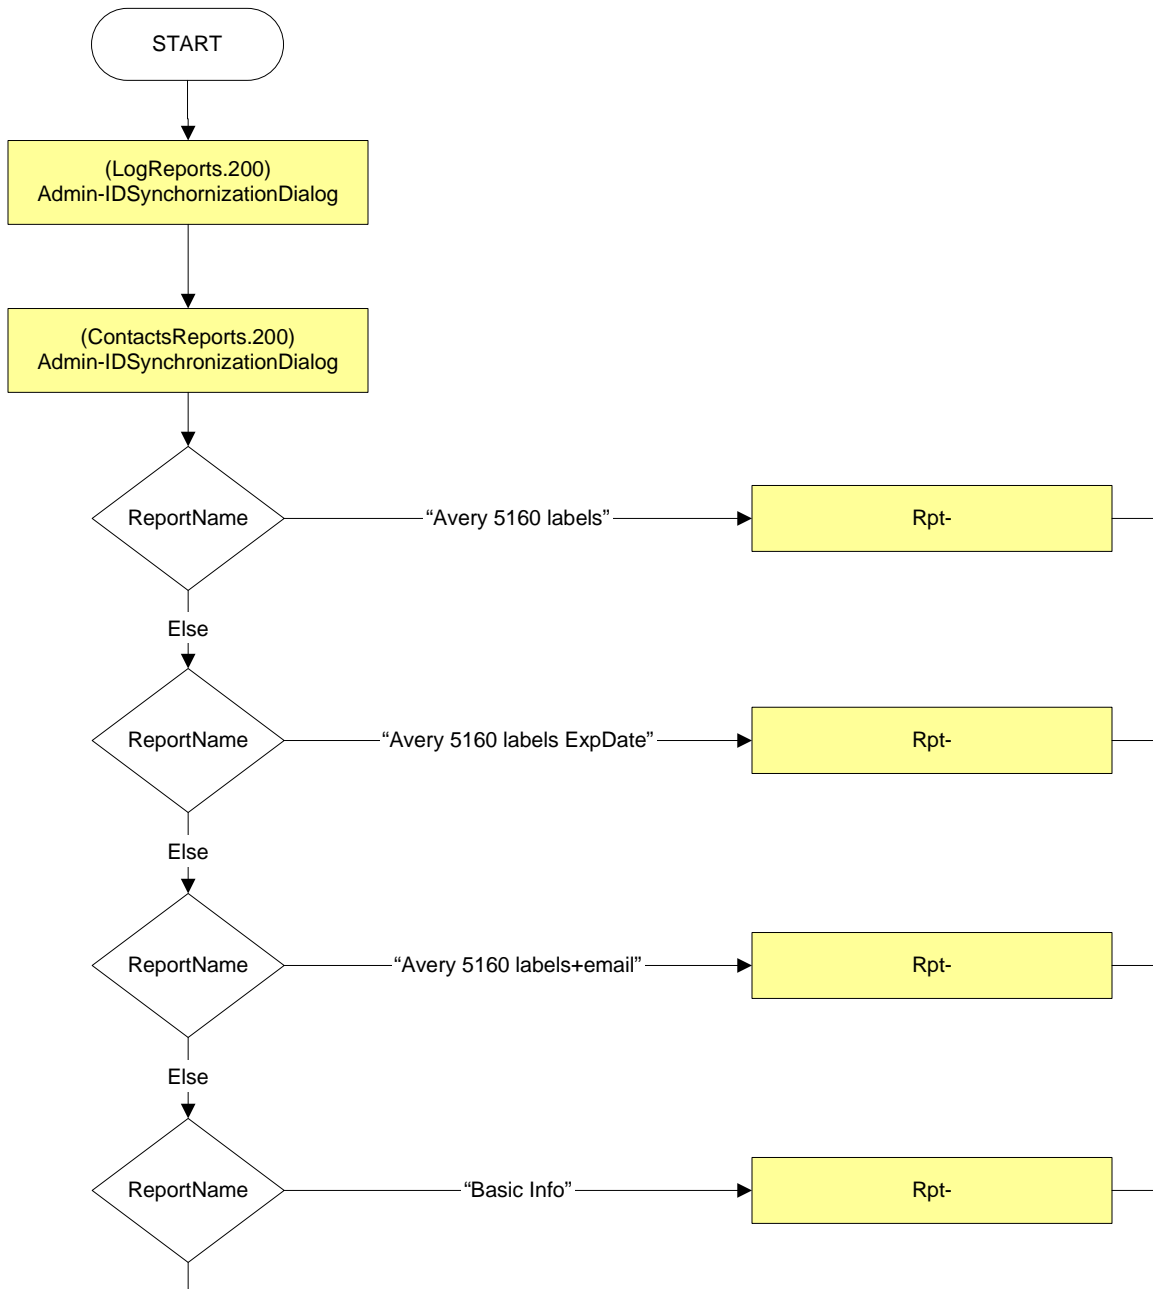

Ebase V2.1 Deposit Report Script Flow

Ebase V2.1 Deposit Report Script Flow

Subscript RptProc-LaunchReportDoBefor

Ebase V2.1 Deposit Report Script Flow Subscript RptProc-FormatSubroutine

Ebase V2.1 Deposit Report Script Flow Subscript RptProc-ExportSubroutine

Ebase V2.1 Deposit Report Script Flow Subscript RptProc-ReportSwitchboard

Ebase V2.1 Deposit Report Script Flow Subscript RptProc-LaunchReportDoAfter